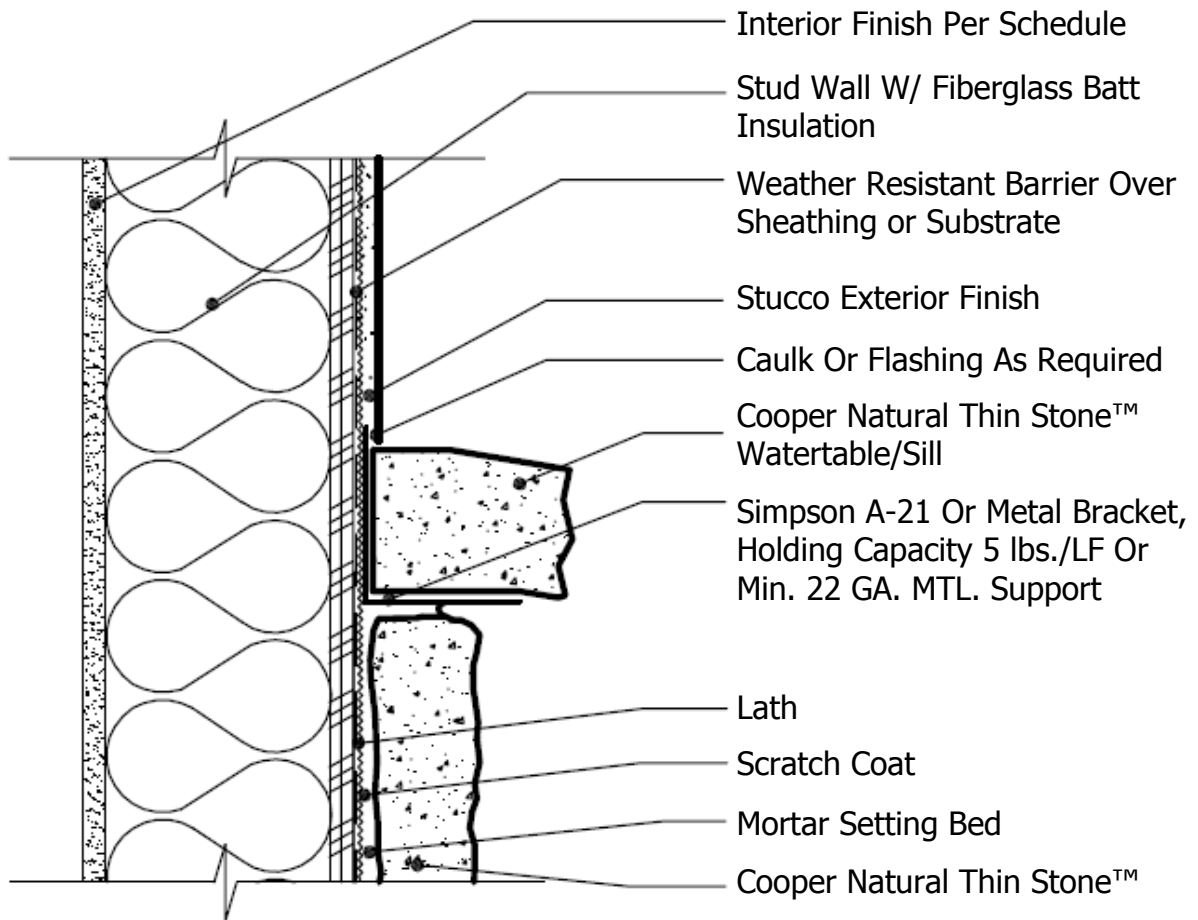

Cooper Natural Thin Stone™ Watertable/Sill At Stucco

Scale: N.T.S.

Issued:10/01/2008